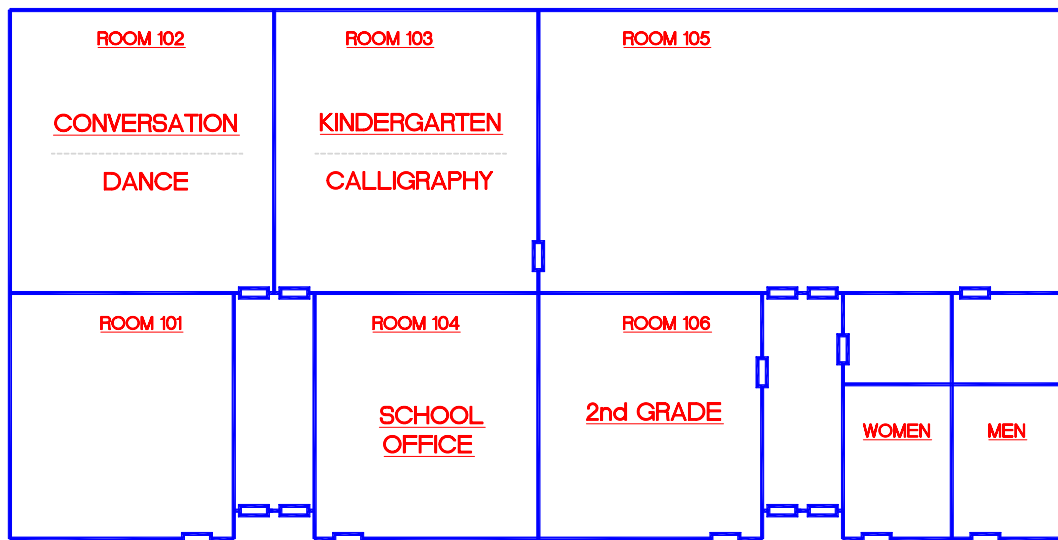

南普峽中文學校

South Puget Sound Chinese Language School

2nd FLOOR

1st FLOOR

HIGHLINE COMMUNITY COLLEGE BUILDING 10