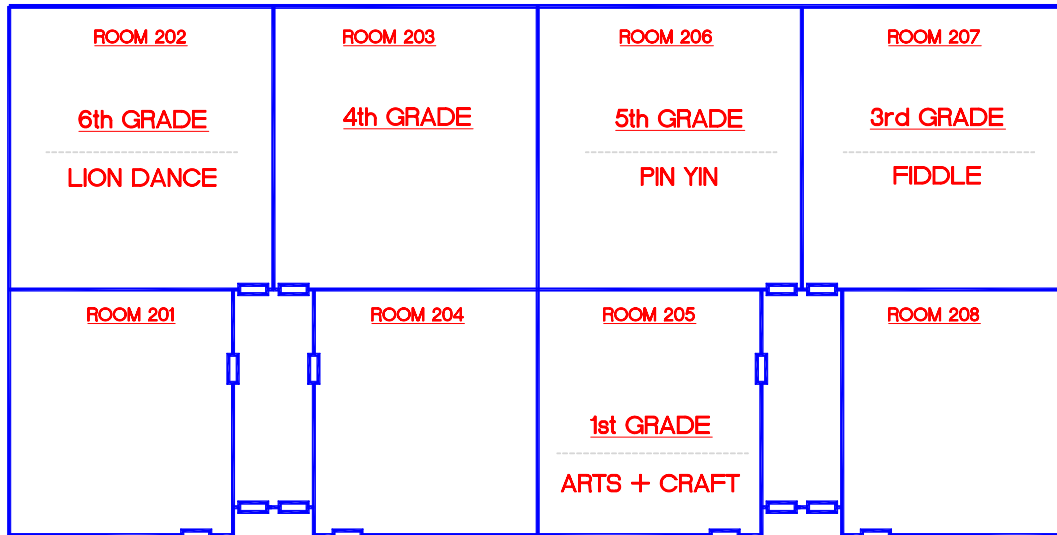

南普峽中文學校

South Puget Sound Chinese Language School

2nd FLOOR

1st FLOOR

HIGHLINE COMMUNITY COLLEGE BUILDING 10